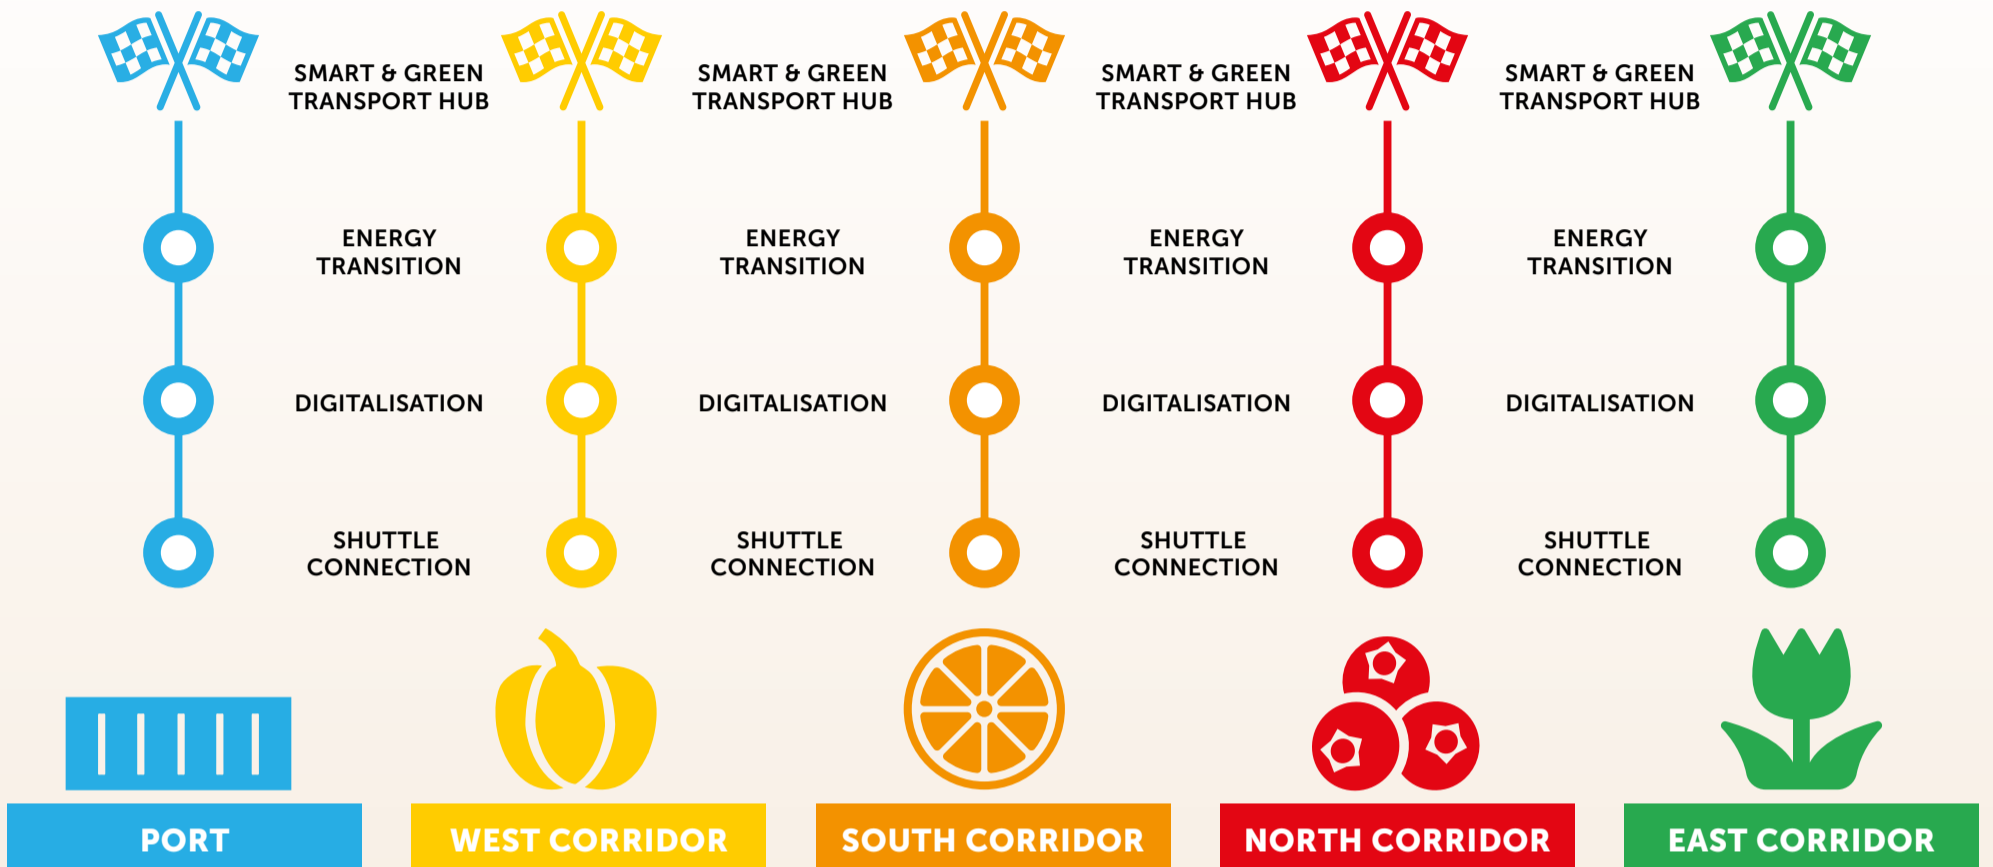

HINTERLAND

ROTTERDAM

SOLUTIONS DASHBOARD

**used
congestion
cards**

**used
transport
node cards**

**congestion
cards**

**transport
node cards**

**role
cards**