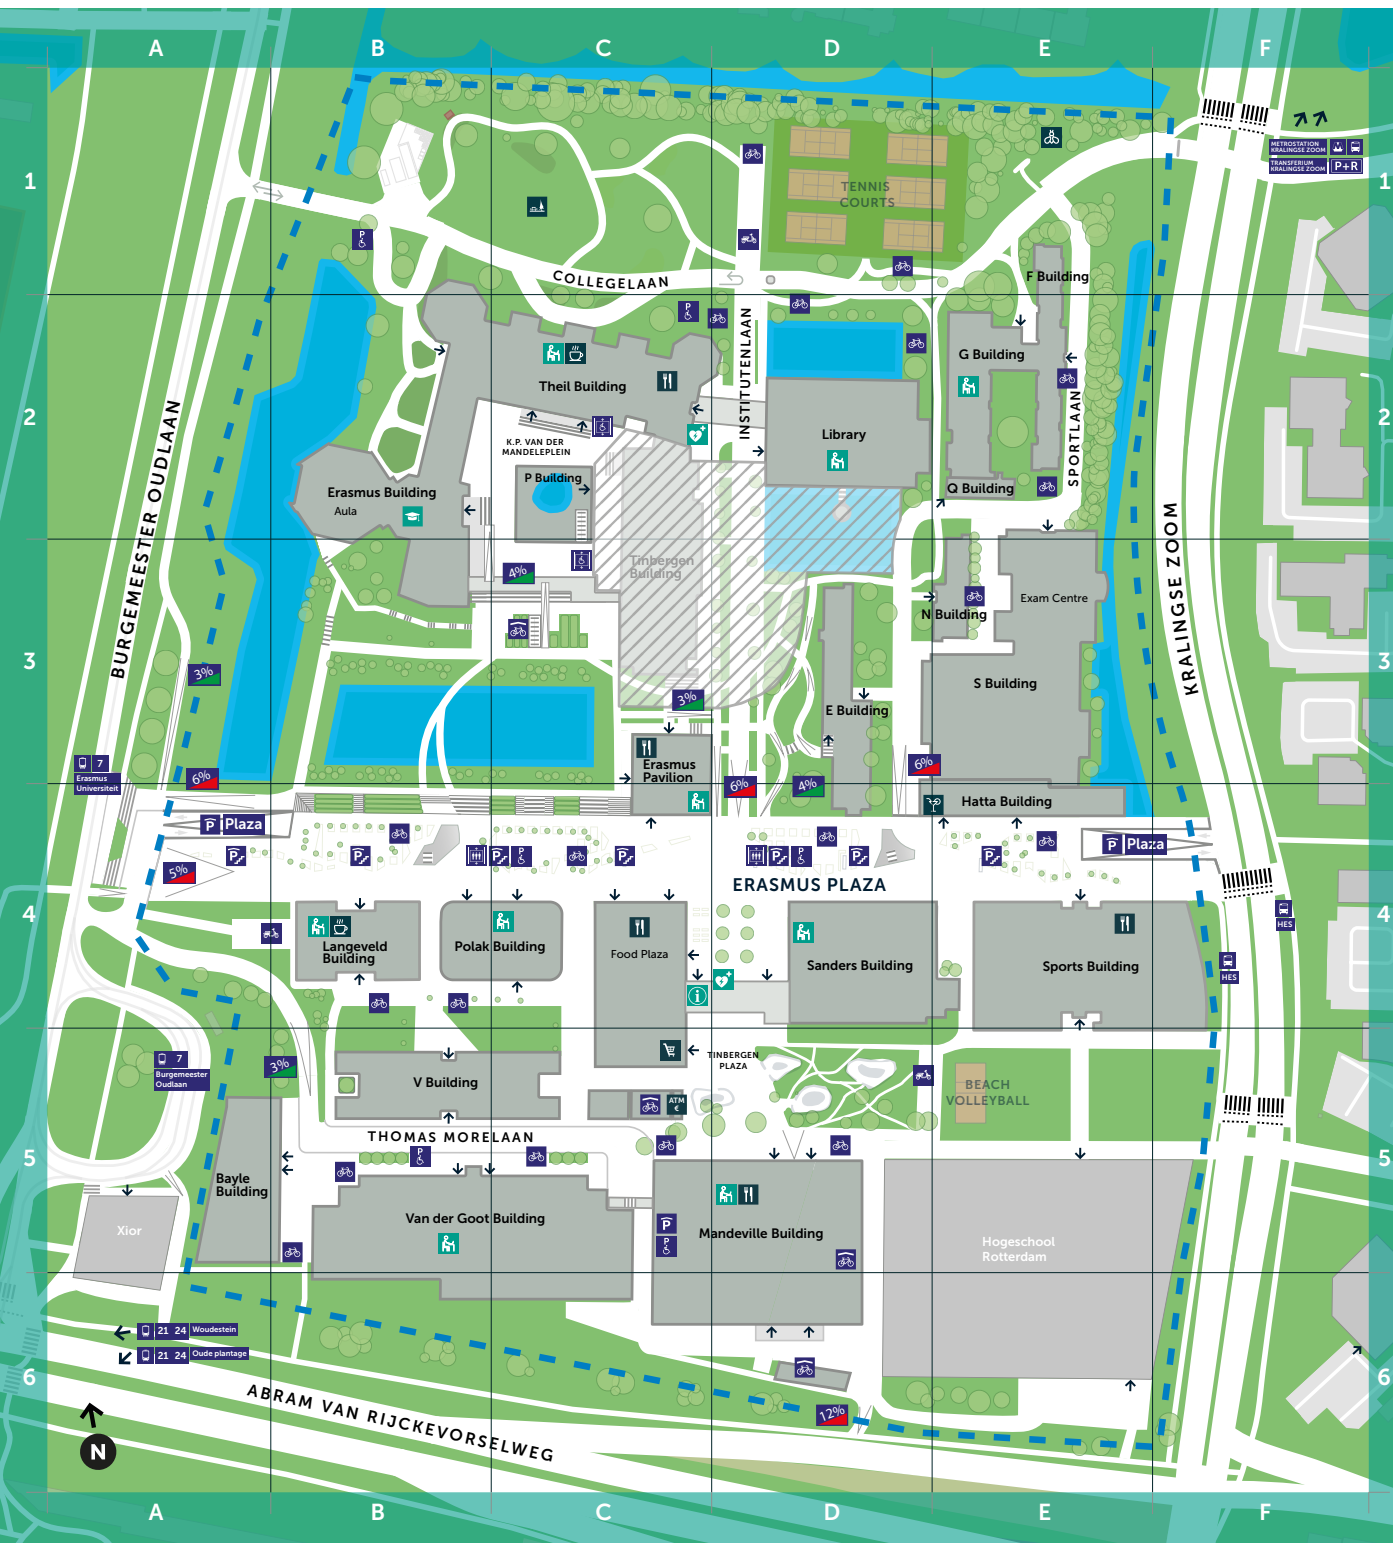

## Buildings

Bayle Building	A5	P Building	C2
E Building	D3	Polak Building	C4
Erasmus Building	B2	Q Building	E2
Erasmus Pavilion	C4	S Building	E3
F Building	E2	Sanders Building	D4
G Building	E2	Sports Building	E4
Hatta Building	E4	Theil Building	C2
Langeveld Building	B4	Tinbergen Building	C3
Library	D2	V Building	B5
Mandeville Building	D5	Van der Goot Building	B5
N Building	E3		

## Facilities

Aula	B2	Living Room & Student Support Hub	B4
Bicycle repair shop	C4	OV-chip service point	C4
Copyshop	C4	Physiotherapy	E4
Daycare centre	B2	Post & Logistics	C2
Education Lab & Studio	B4	Senaatszaal	B2
Erasmus Gallery	B2	Staffing agency	C4
Exam Centre	E3	Information Service Desk	C4
Food Plaza	C4	IT   Facilities   ESSC	
Hairdresser	C4		

## Legend

	Metro		AED
	Bus stop		Academic ceremonies
	Tram stop		Study spaces
	Parking garage		Food & drinks
	Stairs to parking garage		Coffee corner
	Bike parking zone		Bar
	Bike parking shed		Supermarket
	(shared) Scooterparking		ATM
	Lift access		Park
	Platform lift		Bee house & campus garden
			Smoke-free area

### Indien u op -1 geparkeerd staat

U kunt de parking verlaten/betreden via de hellingbaan vanuit de parking richting Sportlaan (tussen het E Building en Hatta Building).